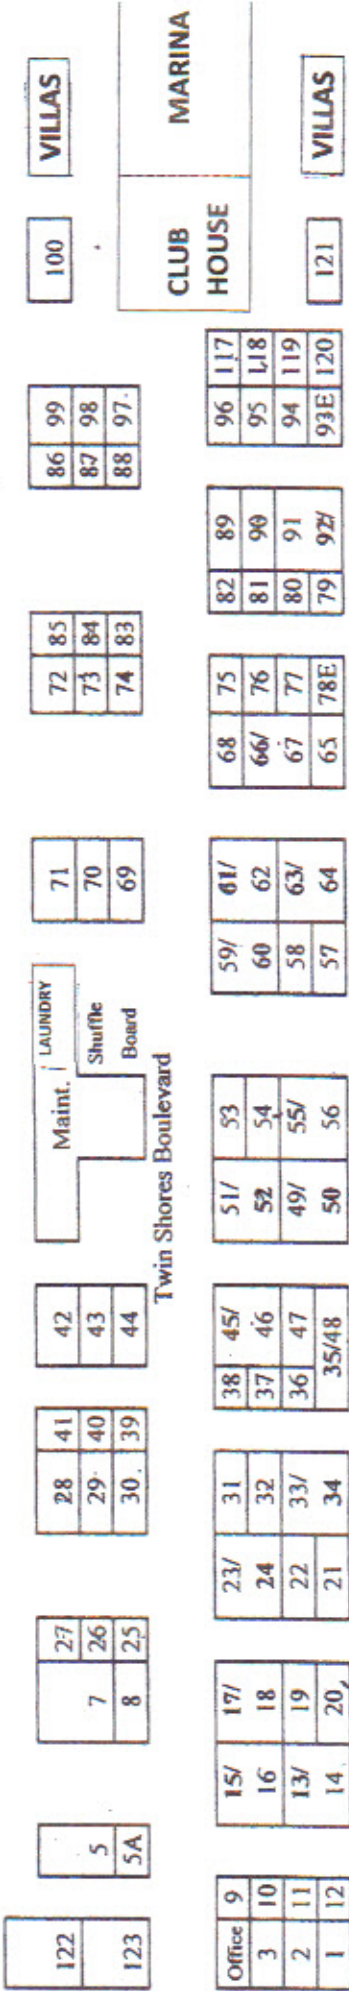

TWIN SHORES BEACH & MARINA
3740 GULF OF MEXICO DRIVE
LONGBOAT KEY, FL. 34228

Gulf of Mexico Drive